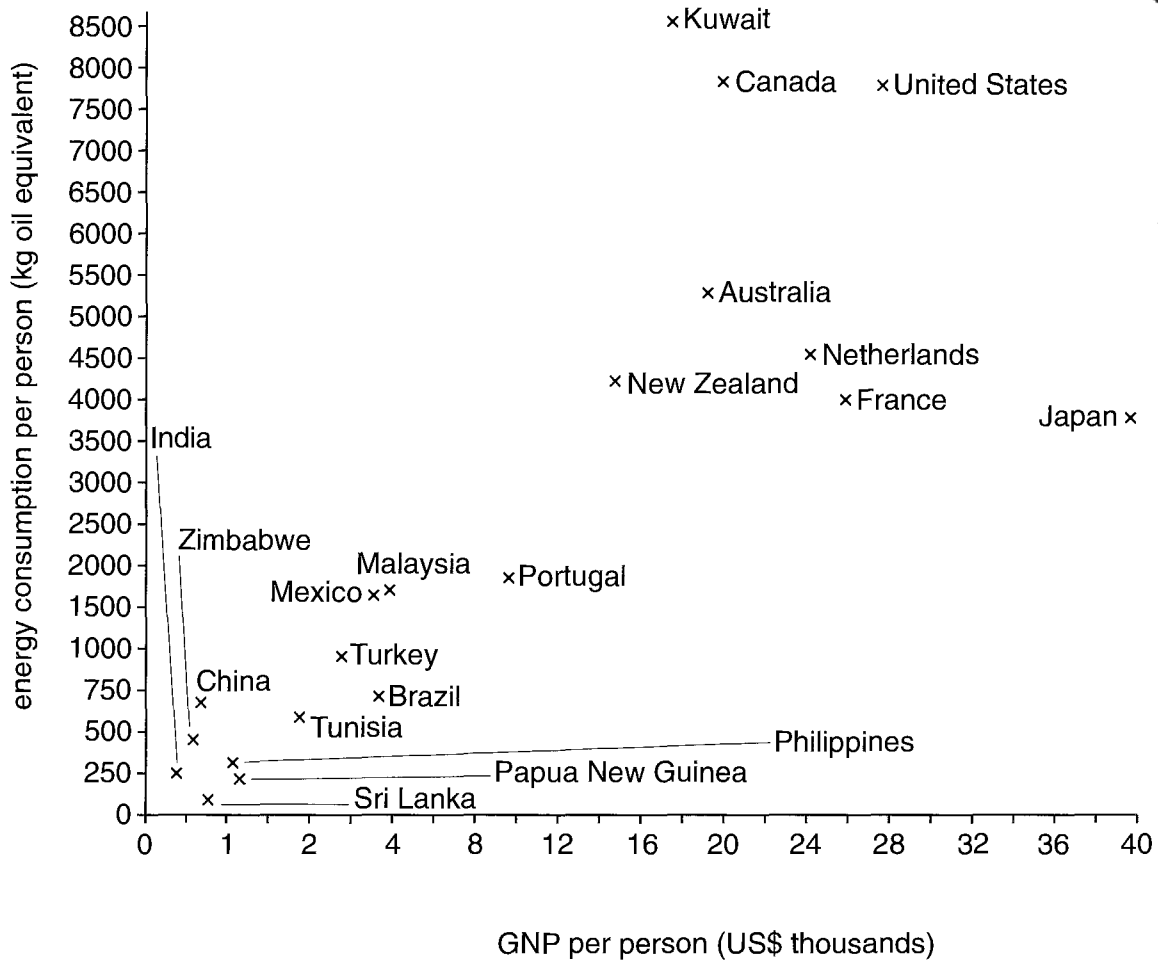

Fig. 4 for Question 9

A low income farm

B higher income farm

key
 -----> infrequent flows
 —————> regular flows
 —————> thickness gives indication of volume

The Mgeta agricultural system in central Tanzania

Fig. 5 for Question 11

Energy consumption and economic development for selected countries in 1994

Table 1 for Question 12

City	Sulphur dioxide pollution (annual average micrograms)
Caracas, Venezuela	24.3
São Paulo, Brazil	36.6
Cairo, Egypt	41.7
Guangzhou, China	45.5
Shanghai, China	63.6
Beijing, China	86.6
Bangkok, Thailand	1224.1

Manufacturing production, in value added, in 1994

Table 2

<i>Rank</i>	<i>Country</i>	<i>Manufacturing value added (percentage of world total)</i>
1	United States	26.9
2	Japan	21.0
3	Germany	11.6
4	France	4.5
5	United Kingdom	4.2
6	South Korea	2.7
7	Brazil	2.6
8	China	2.3
9	Italy	2.2
10	Canada	1.7
11	Argentina	1.5
12	Spain	1.4
13	Taiwan	1.2
14	Australia	1.1
15	Switzerland	1.0
	<i>Total:</i>	85.8