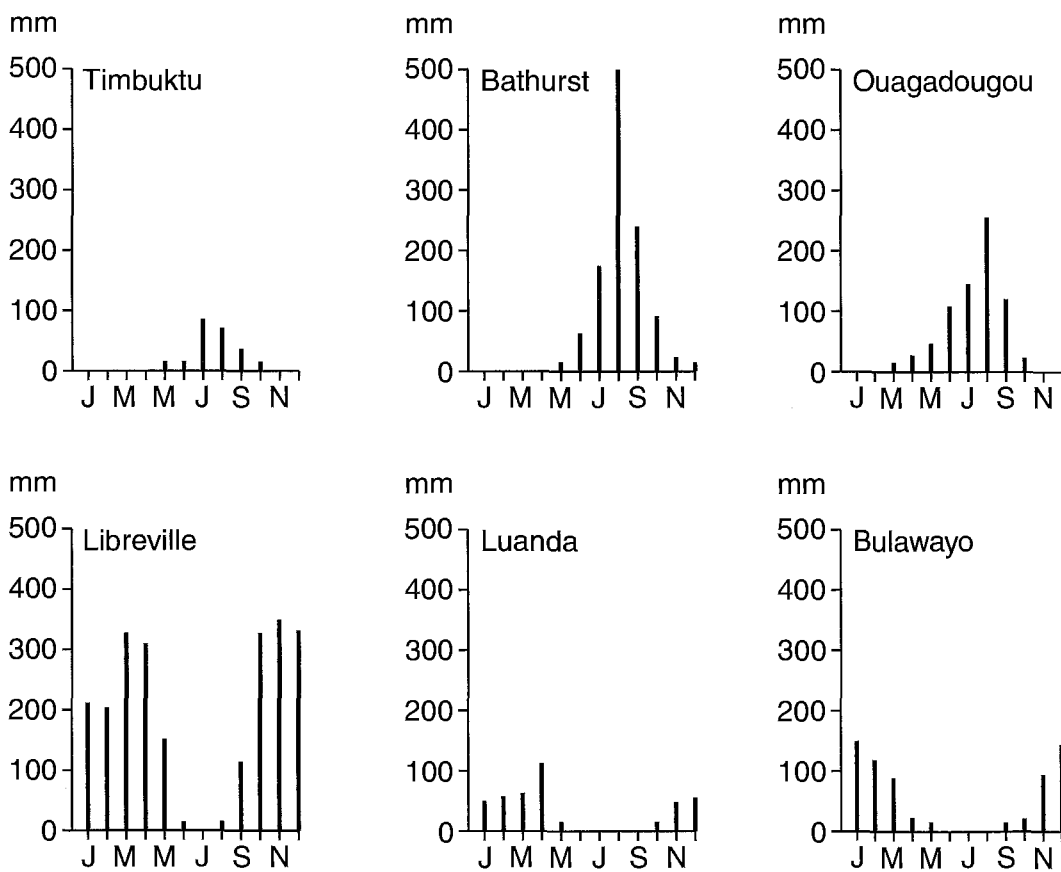

Fig. 1B for Question 2